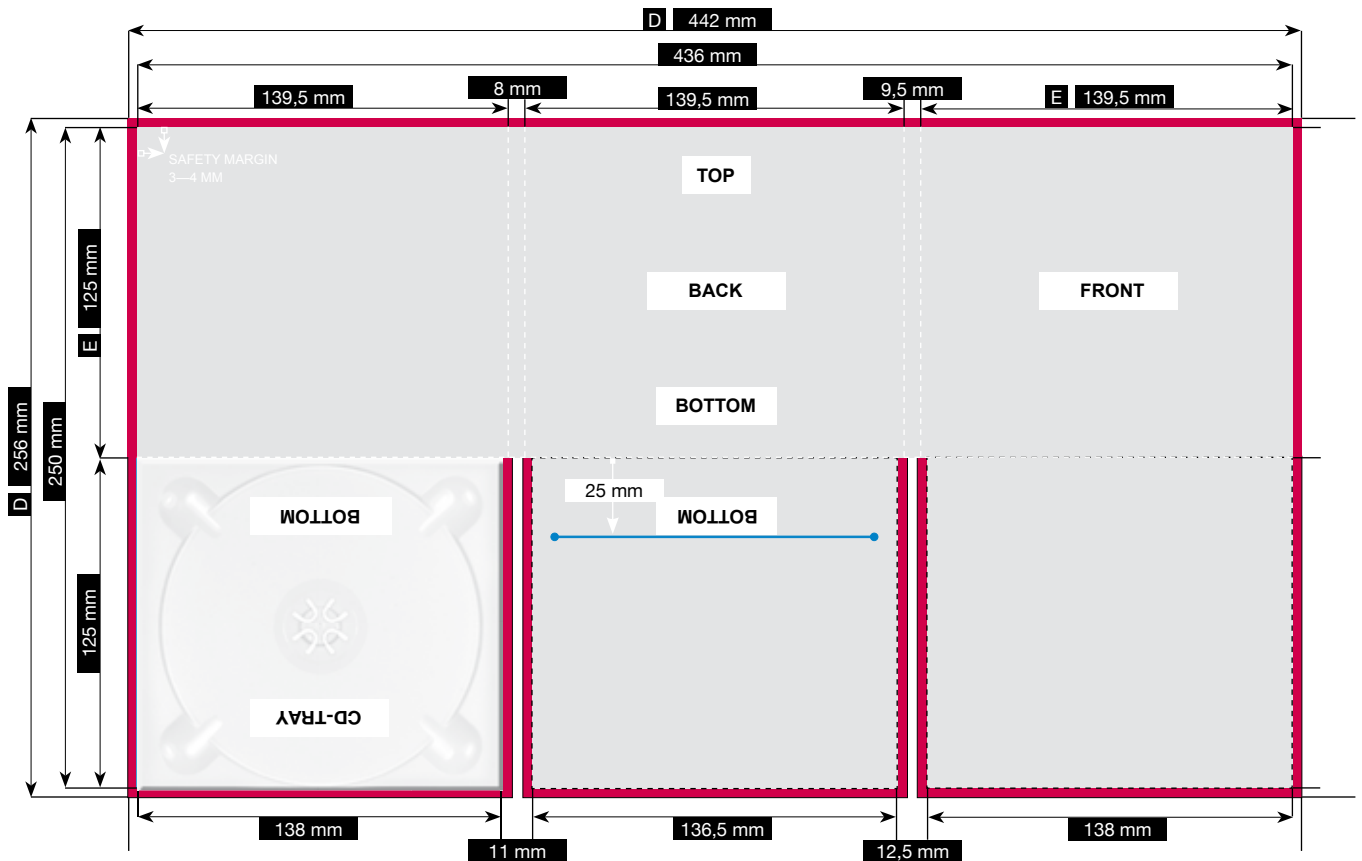

6-sided CD digipack

6-sided CD digipack with tray on the right side and a booklet slot in the middle.

- 3 mm trimming edge
- Trimmed size
- - - Perforation line / grooving

- Data format 442 x 256 mm
It contains the 3 mm trimming edge. Your data for us must have this size. (see „trimming edge“).

- Trimmed size 436 x 250 mm
The trimmed size in turn describes the final size if the print data is cut to the correct format.

- Trimming edge 3 mm
Print data always needs to be 3 mm bigger than the actual document. After printing it gets trimmed down to their final size. This prevents trapping – white gaps on the edge of the paper. (see chart – shown as grey area)

- Safety margin of 4 mm
from the edge of the trimmed size (see chart)